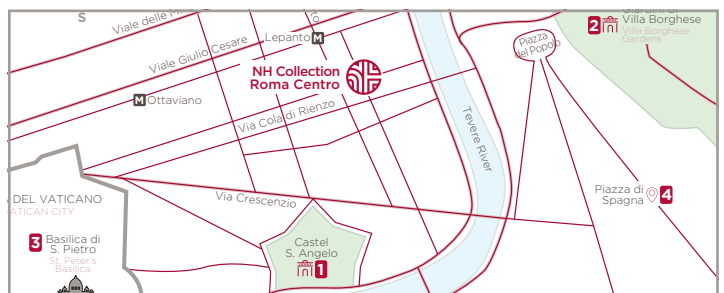

NH Collection Roma Centro

Hotel history and location

The new NH Collection Roma Centro hotel, the refurbished long-established NH Leonardo da Vinci hotel, is an elegant 4-star hotel featuring a chic atmosphere that blends in with modern style. The hotel is in an excellent location in the centre of Rome, 10 minutes walk from the Vatican City, the impressive Castel Sant'Angelo, the enchanting Piazza del Popolo and the banks of the river Tevere. Thanks to its strategic and easily accessible location, guests at this sophisticated hotel can choose a most exclusive shopping experience in the Prati district and visit the major places of interest in the Eternal City, all just a short leisurely walk away: Piazza di Spagna, St. Peter's Basilica, Piazza del Popolo and Piazza Navona. Furthermore, the hotel is located close to the coolest and trendiest restaurants and shops of the city, where guests can go shopping and enjoy the amazing Italian and international culinary delights.

GDS CODES

AMADEUS
NS ROMJRL

GALILEO/APOLLO
JY 42668

SABRE
JH 11982

WORLDSPAN
JY 841

DHISCO
APHYJROMRL

Fiumicino airport: 40 km/30 min;
Roma Termini railway station: 5 Km/15 Min;
Colosseum: 4 km/15 min.

Via dei Gracchi, 324 - 00192 Roma. Italy
+39 06 328481
nhcollectionromacentro@nh-hotels.com
nh-collection.com